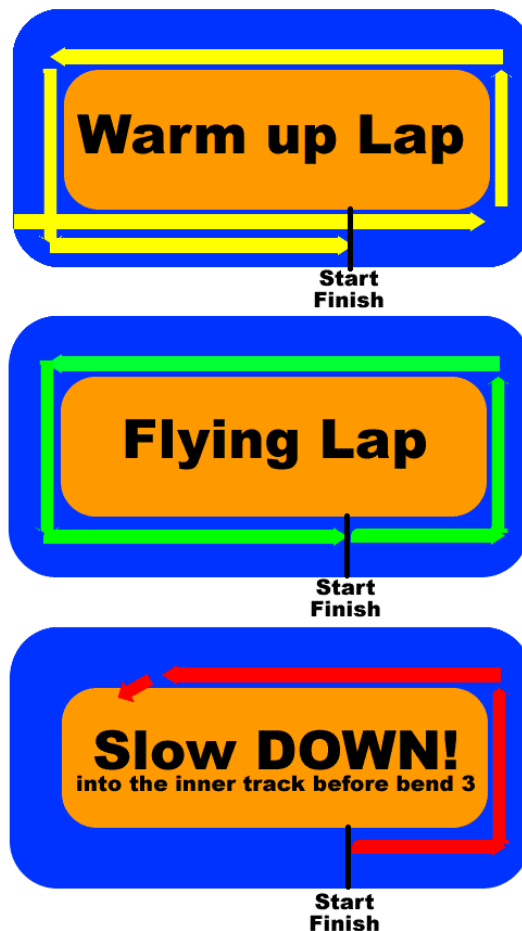

Dobbin Sprint detail

The dobbin sprint will be a single attempt event (they will be no retries, etc.) The details for the entry lap, flying lap and slowdown/leaving the track are below.

Note:-

- a) All skaters must be ready to go in the correct order and when informed to do so by the official. Fail to do so, will result in a DNS (Did Not Start)
- b) There will only be a single attempt – in the event of a fall, etc the skate must complete the lap for the time to count.
- c) Passing through the line on the slow down lap, or failing to leave the track before cone 3 will result in a disqualification.
- d) The referee's decision is final.